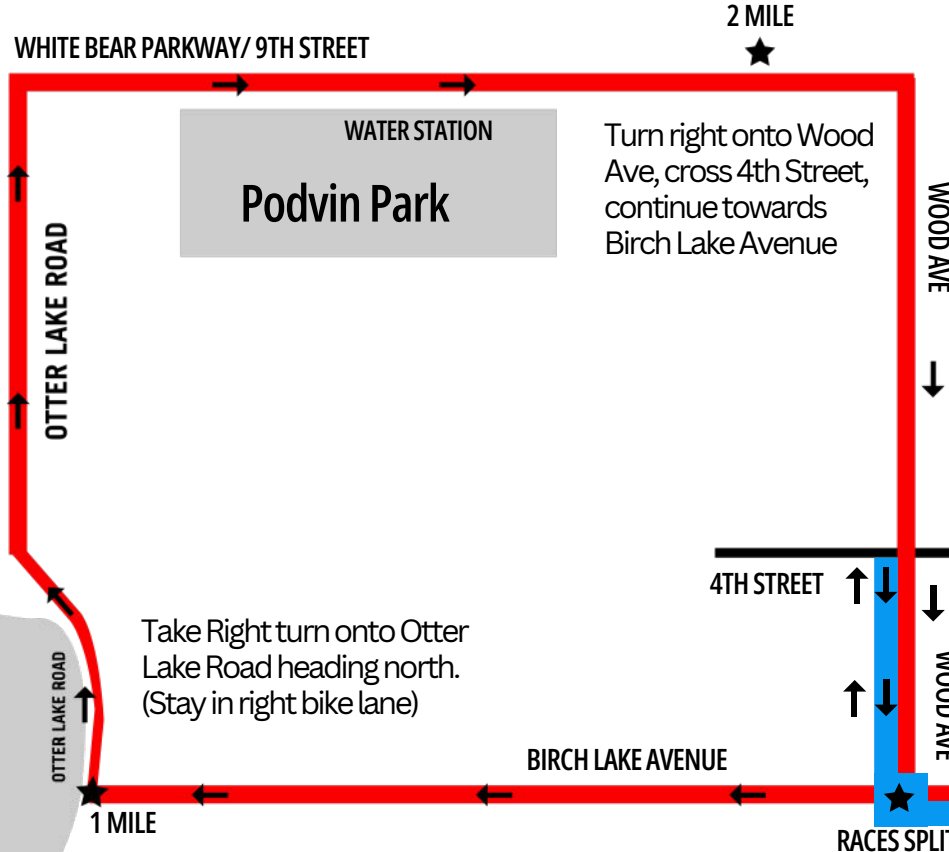

COURSE MAPS 2024

█ 5K Route
█ 1M Route

Race takes a right onto 9th Street/White Bear Parkway.
Stay on right side of road in bike lane or on sidewalk.

RACES SPLIT
1 Mile runners will turn right on Wood Ave. 5K runners stay straight.

START: Races both start in the school parking lot, take a sharp left onto Bald Eagle and quick right onto Birch Lake Ave. (Stay on right shoulder in bike lane or run on sidewalks if desired)
This is an open course, so be careful and on alert when crossing streets.

FINISH: Take a left onto Birch Lake Avenue, here you have about 500 meters to go, turn left onto Bald Eagle and cross and turn right onto 2nd, the finish line is in the Frassati parking lot.

5K & 1M START AND FINISH

Highway 96

U.S. Highway 61